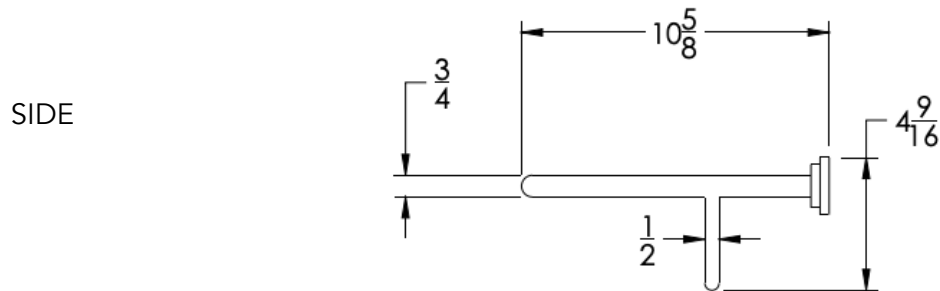

Dimensions in inches

NOTE: Dimensions subject to change without notice.