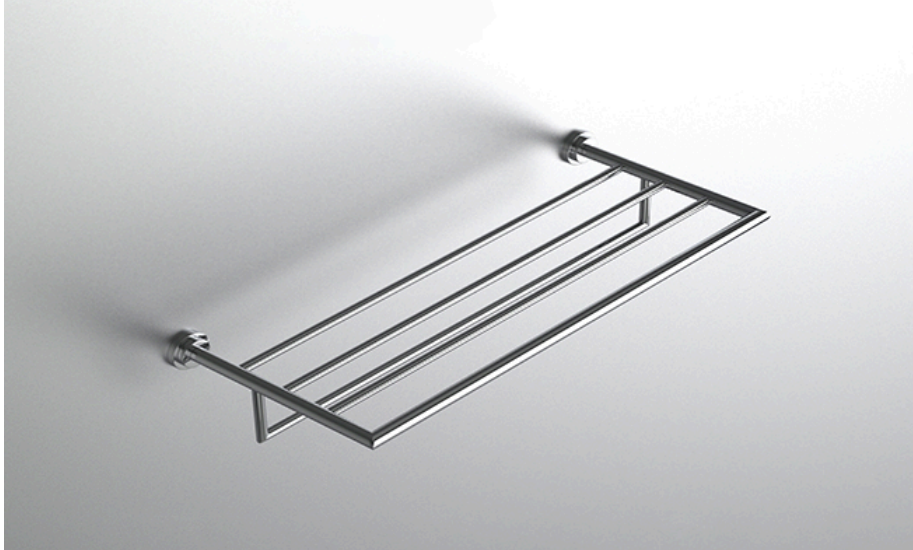

neelnox

LET
THERE
BE **DESIGN.**

FEATURES

- Premium 304 Grade Stainless Steel
- Solid Mount Construction
- Concealed Installation Hardware
- State of the art wall anchors included for installation on Dry wall or Tile

COLLECTION FORM CLASSIC

TOWEL RACK WITH BAR

Model	Product	Finishes Available
FMC-TRKB24	Towel Rack With Bar	Multiple finishes available. Over 23 finishes to choose from.

FINISHES

Polished (-P)	Antique Copper (-ACOP)	Polished Gold (-PGLD)
Brushed (-B)	Polished Brass (-PBRS)	Brushed Copper (-BCOP)
Brushed Gold (-BGLD)	Matte White (-WHT)	Brushed Rose Gold (-BRGD)
Matte Black (-BLK)	Brushed Modern Bronze (-BMBRZ)	Brushed Black (-BRBLK)
Oil Rubbed Bronze (-ORB)	Glossy White (-GWHT)	Polished Black (-PBLK)
Brushed Brass (-BBRS)	Polished Rose Gold (-PRGD)	Antique Nickel (-ANKL)
Brushed Bronze (-BBRZ)	Unlacquered Brass (-UBRS)	Black Nickel (-NKBL)
Antique Brass (-ABRS)	Polished Nickel (-PNKL)	

Dimensions in inches

NOTE: Dimensions subject to change without notice.